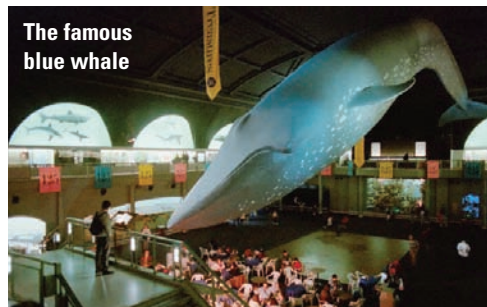

THE REAL MUSEUM OF NATURAL HISTORY

In *Night at the Museum* Larry is a guard at the Museum of Natural History. It is a real museum in New York. We asked some questions about this very interesting place ...

Q: Are all the people and animals from the film really in the museum?

A: Most of them. There's a big statue of Theodore Roosevelt at the door. There are also the bones of a dinosaur. But it isn't a T-Rex – it's a Barosaurus. The Pharaoh Ahkmenrah isn't there. He wasn't a real person. But there are some Egyptian coffins.

Q: What other things can you see there?

A: It's a very, very big place. You can see things from every time in history and every place in the world! One of the most

The famous blue whale

famous things you can see is a very big blue whale. It is more than 28 metres long! Also, the Dinosaur Halls are fantastic. They have more than a million things to see there.